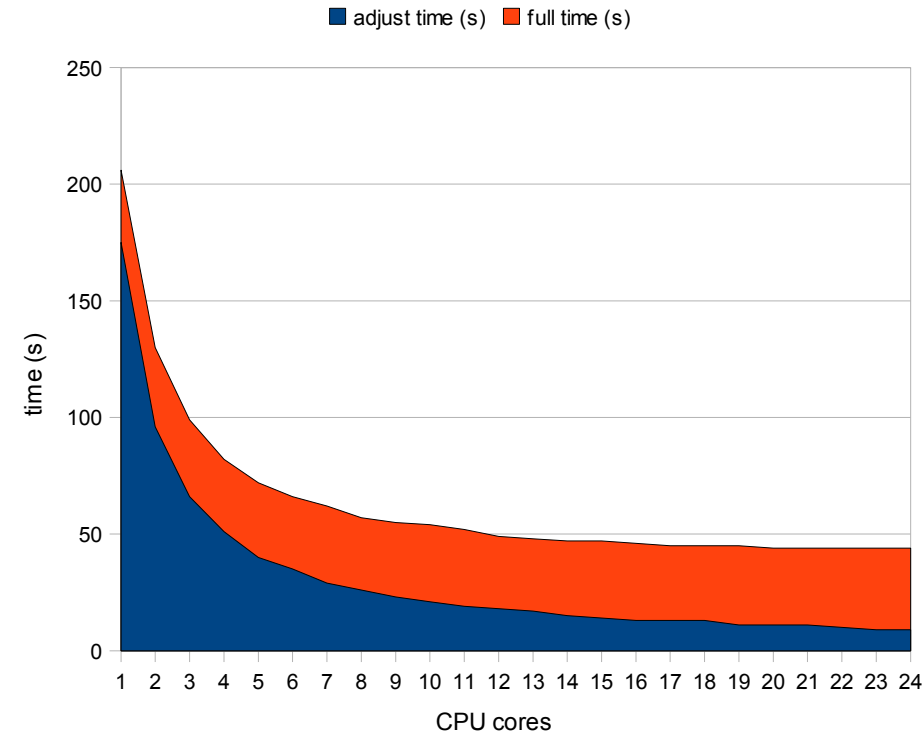

aaphoto scaling test

CPU cores	adjust time (s)	full time (s)	scaling ratio
1	175	206	0
2	96	130	0.82
3	66	99	1.65
4	51	82	2.43
5	40	72	3.38
6	35	66	4
7	29	62	5.03
8	26	57	5.73
9	23	55	6.61
10	21	54	7.33
11	19	52	8.21
12	18	49	8.72
13	17	48	9.29
14	15	47	10.67
15	14	47	11.5
16	13	46	12.46
17	13	45	12.46
18	13	45	12.46
19	11	45	14.91
20	11	44	14.91
21	11	44	14.91
22	10	44	16.5
23	9	44	18.44
24	9	44	18.44

Test hardware: IBM x3950m2 (4 x 6 CPU cores + 256 GB DDR2 memory)

Test picture: 25000 x 18542 pixels JPEG 24 bit RGB

aaphoto v0.37 dev (4/5/2010) with OpenMP support