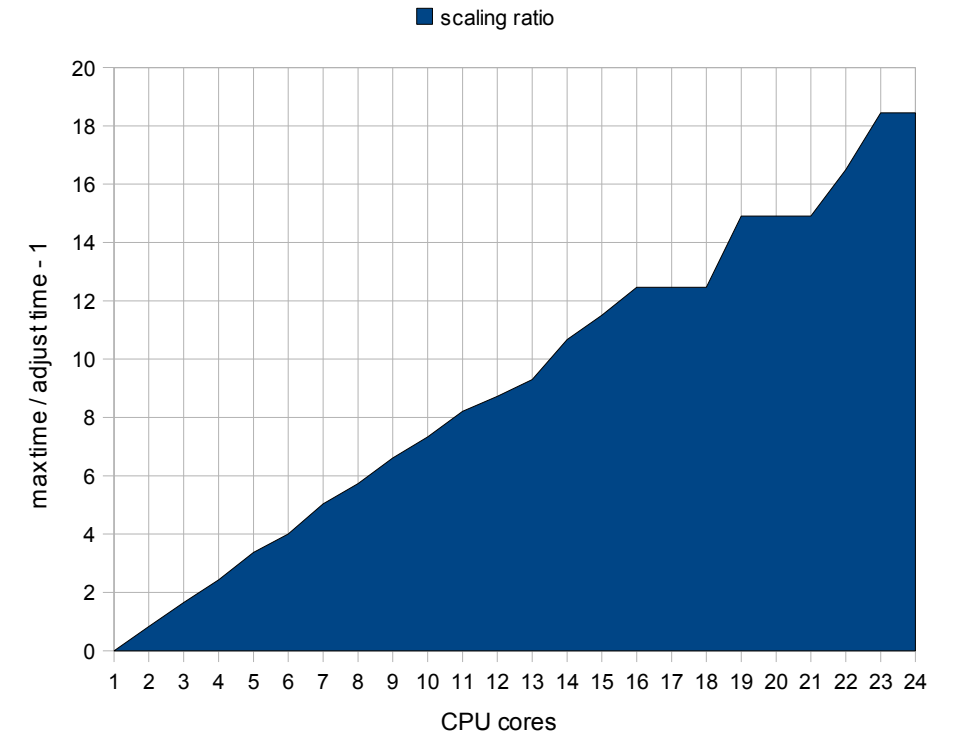

aaphoto scaling test

CPU cores	adjust time (s)	full time (s)	scaling ratio
1	175	206	0
2	96	130	0.82
3	66	99	1.65
4	51	82	2.43
5	40	72	3.38
6	35	66	4
7	29	62	5.03
8	26	57	5.73
9	23	55	6.61
10	21	54	7.33
11	19	52	8.21
12	18	49	8.72
13	17	48	9.29
14	15	47	10.67
15	14	47	11.5
16	13	46	12.46
17	13	45	12.46
18	13	45	12.46
19	11	45	14.91
20	11	44	14.91
21	11	44	14.91
22	10	44	16.5
23	9	44	18.44
24	9	44	18.44

Test hardware: IBM x3950m2 (4 x 6 CPU cores + 256 GB DDR2 memory)

Test picture: 25000 x 18542 pixels JPEG 24 bit RGB

aaphoto v0.37 dev (4/5/2010) with OpenMP support